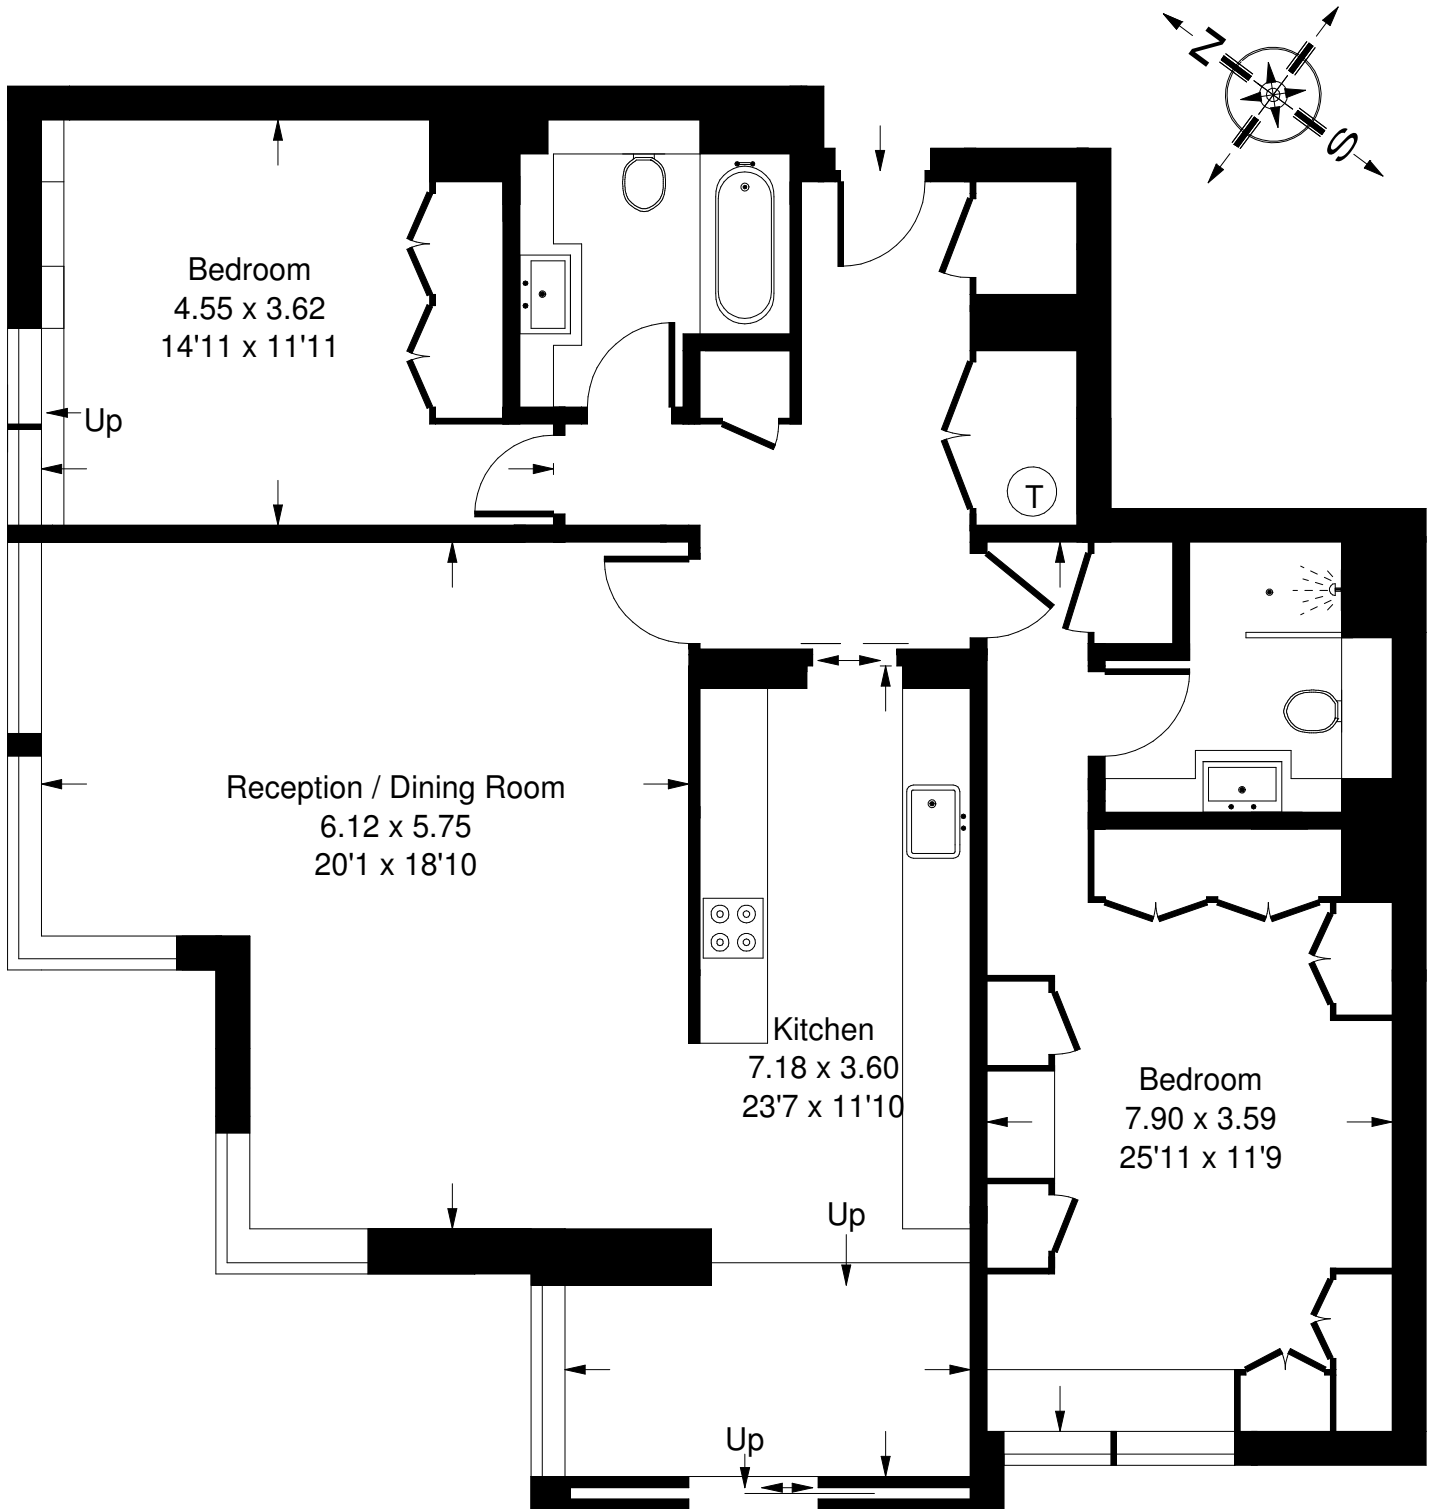

# William Corbett House, W8

Approx. Gross Internal Area  
116.1 sq m / 1250 sq ft

## Second Floor

Whilst every attempt has been made to ensure the accuracy of the floor plan, measurements are approximate and not to scale. No guarantee is given on the total square footage of the property quoted on the plan. Figures given are for guidance. Plan is for illustration purposes only, not to be used for valuations.